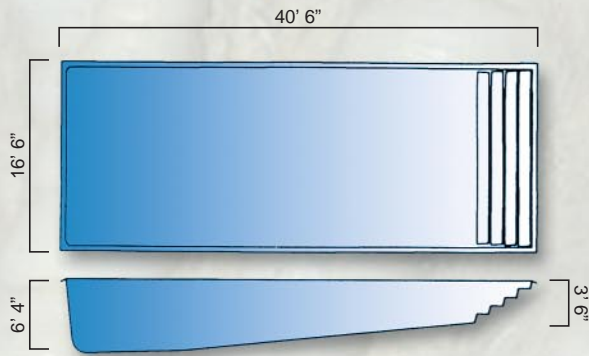

Non Diving • I.D. 15' 6" x 39' 6"