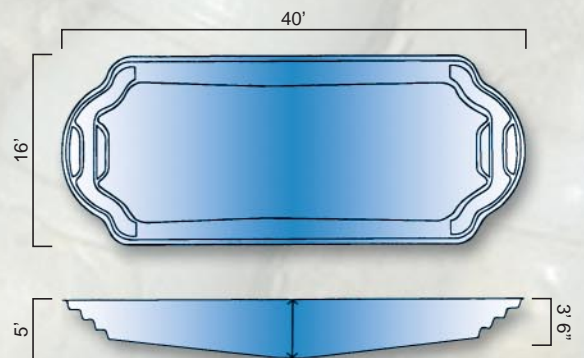

Angel Wing™

Non Diving • I.D. 15' x 39' • **P