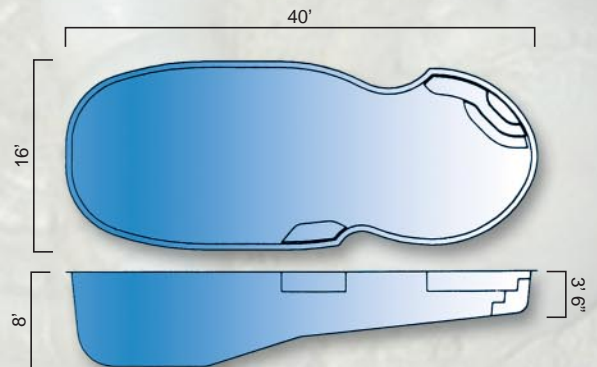

I.D. 6' x 6'

**Sarasota™**

I.D. 8' 3" x 8' 3"

**Nassau™**

I.D. 9' x 7' 3"

**Royale™**

I.D. 9' 6" x 6' 3"

**Slumber™**

# Pool Shapes Available

## Imperial™

Non Diving • I.D. 15' 6" x 39' 6"

## Neptune™

\* • I.D. 15' x 39' • \*\*P