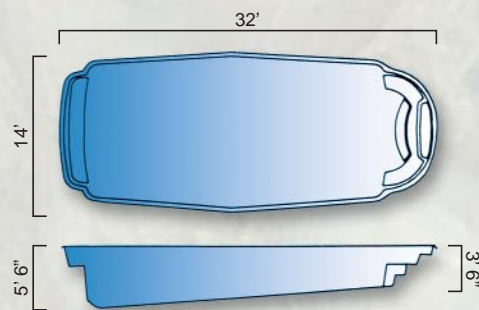

Nautilus™

Non Diving • I.D. 13' x 31'