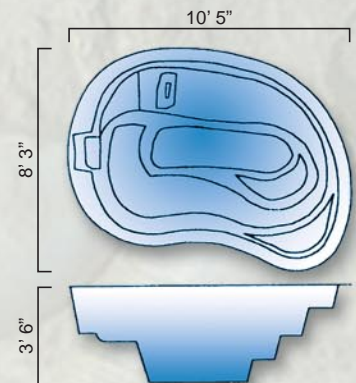

# Spa Shapes Available

**Cove™**

I.D. 5' 4" x 5' 3"

**Isle™**

I.D. 7' x 7'

**Grande™**

I.D. 7' 4" x 7' 4"

**Haven™**

I.D. 6' x 6'

**Sarasota™**

I.D. 8' 3" x 8' 3"

**Nassau™**

I.D. 9' x 7' 3"

**Royale™**

I.D. 9' 6" x 6' 3"

**Slumber™**